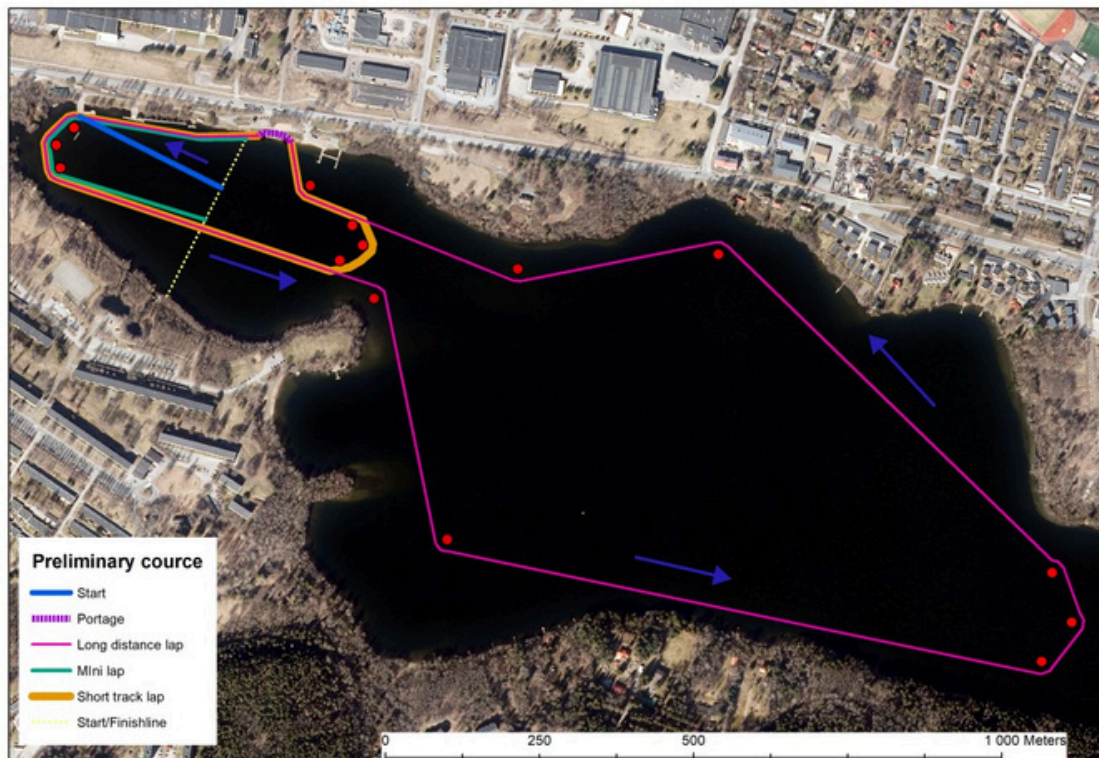

The place of the competition

Kaukajärvi lake, rowing and kayaking stadium, Kangasalantie 76, 33730 Tampere

Discipline Distance Laps and Portages

	Short Track, Saturday			Long distance, Sunday		
	Length, km	Portages	Laps	Length, km	Portages	Laps
K1, C1 H/D 10	3	2	2 + 1 mini	-	-	-
K1, C1 H/D 12	3	2	2 + 1 mini	-	-	-
K1, C1 H/D 14	3	2	2 + 1 mini	9	2	2 + 1 mini
K1, C1 H/D 16	3	2	2 + 1 mini	13	3	3 + 1 mini
K1, C1 H/D 18	3	2	2 + 1 mini	21	5	5 + 1 mini
K1, C1 H/D Senior	3	2	2 + 1 mini	21	5	5 + 1 mini
K1, C1 H/D 35	3	2	2 + 1 mini	21	5	5 + 1 mini
K1, C1 H/D 40	3	2	2 + 1 mini	21	5	5 + 1 mini
K1, C1 H/D 50	3	2	2 + 1 mini	21	5	5 + 1 mini
K1, C1 H/D 60	3	2	2 + 1 mini	21	5	5 + 1 mini
K1, C1 H/D 65	3	-	2 + 1 mini	17	-	4 + 1 mini
K1, C1 H/D 70	3	-	2 + 1 mini	13	-	3 + 1 mini
K1, C1 H/D 75	3	-	2 + 1 mini	9	-	2 + 1 mini
K1, C1 H/D 80	3	-	2 + 1 mini	5	-	1 + 1 mini
K1, C1 H/D 85	3	-	2 + 1 mini	5	-	1 + 1 mini